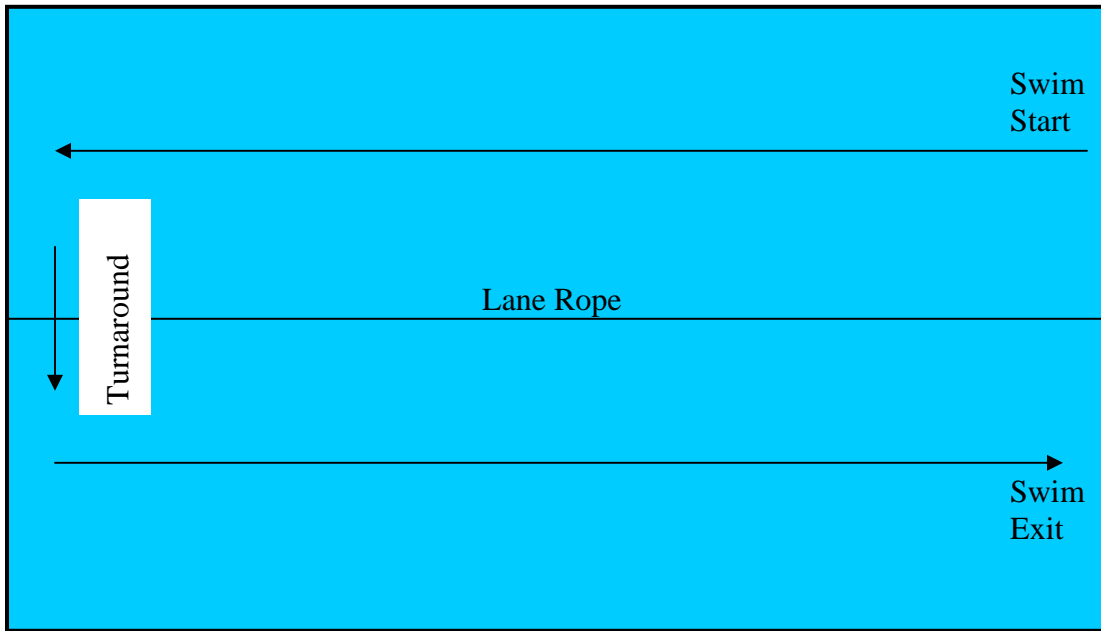

# BUFFALO CREEK KIDS TRIATHLON SWIM & TRANSITION AREA MAP

25 meter Pool

Bike Racks

Bike Racks

COUNTRY CLUB DRIVE

FINISH LINE

TENNIS VILLAGE DRIVE